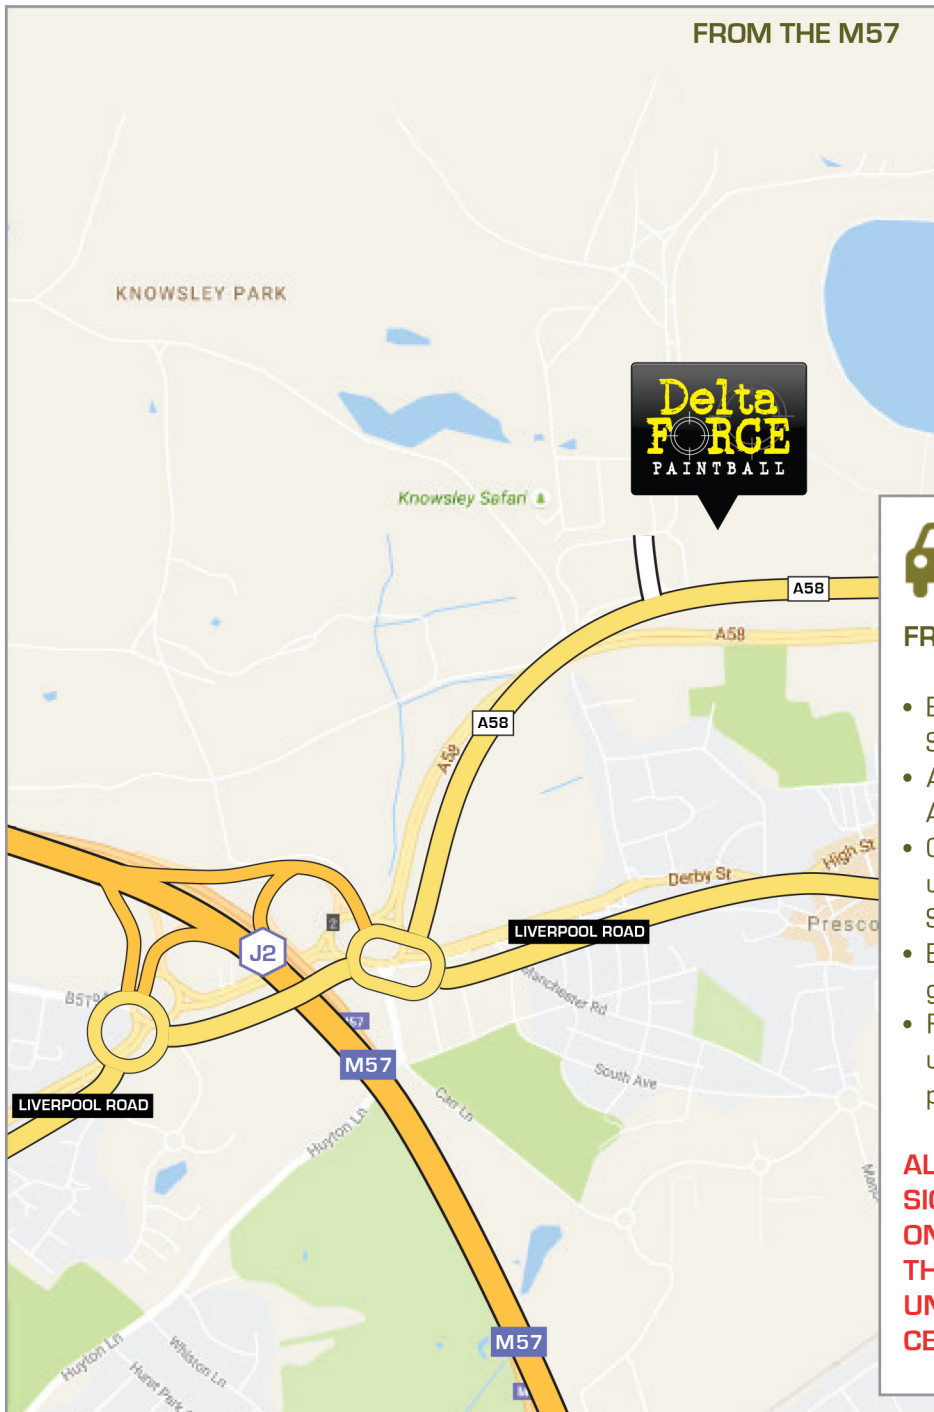

IMPORTANT INFORMATION

- It is not possible to walk through the grounds of Knowsley Safari Park to the paintball centre – please either drive or arrange for a taxi to drop your group off and collect you at the paintball centre car park.
- When arriving at Knowsley Safari Park you will be issued a **RED** hanger, please display this in your car at all times whilst at the paintball centre.
- All paintball centres are located in woodlands. Woodlands do not always have specific postcodes.
- Please don't rely 100% on the postcode alone.
- GPS coordinates can be used to find the exact location of the paintball centre.
- Please car pool where possible as parking on-site is limited.

FROM THE M57

BY CAR

FROM THE M57

- Exit the M57 at Junction 2 signposted St Helens and Prescott (A57).
- At the roundabout follow signs to the A58 towards St Helens.
- Once on the A58, continue for 0.5 miles until you see the entrance to Knowsley Safari Park on your left.
- Enter the Knowsley Safari Park grounds.
- Follow the Delta Force Paintball signs until you reach the paintball centre car park.

ALTERNATIVELY FOLLOW THE BROWN SIGNS TO KNOWSLEY SAFARI PARK. ONCE YOU REACH THE PARK, FOLLOW THE DELTA FORCE PAINTBALL SIGNS UNTIL YOU REACH THE PAINTBALL CENTRE CAR PARK.